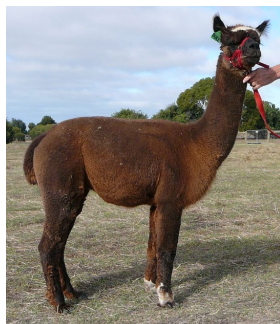

ALPACASPECIALIST DUKE
(ROAN)