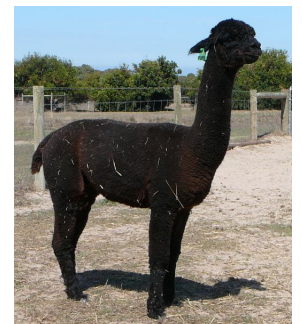

ALPACASPECIALIST PUMA
(BLK) *

MALES MARKED * ARE AVAILABLE FOR SALE.