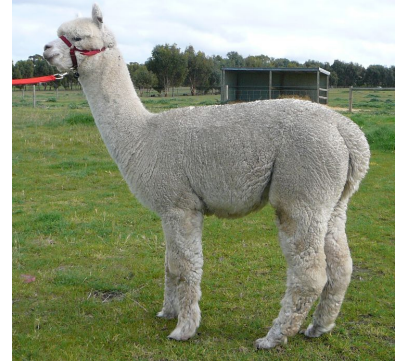

# STUD MALES

OUR SELECTION OF STUD MALES AVAILABLE FOR OUTSIDE SERVICES:

YARINGA SIR WINSTON  
(W)

YARINGA GYN-ICE (W) \*

AMBERSUN KING'S  
RANSOM (LF)

YARINGA CZAR (LF)

ALPACASPECIALIST  
REGAL PRINCE ET (MF) \*